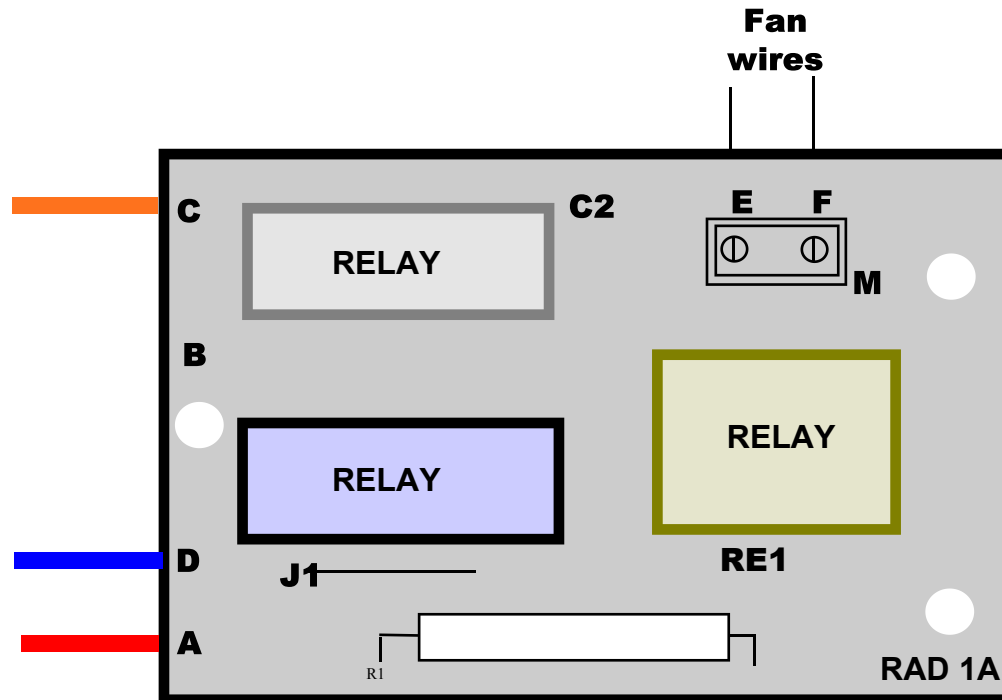

FACTFILE 014

INECO FAN BOARD RAD 1A

THESE BOARDS ARE FITTED TO EARLIER MODELS AND CAN BE FITTED AS A MODIFICATION TO BOILERS WITH HE 13 BOARDS (SEE FACTFILE 005)

PART NO. 76603LA

Radiant Technical Help Line 01329 - 828555