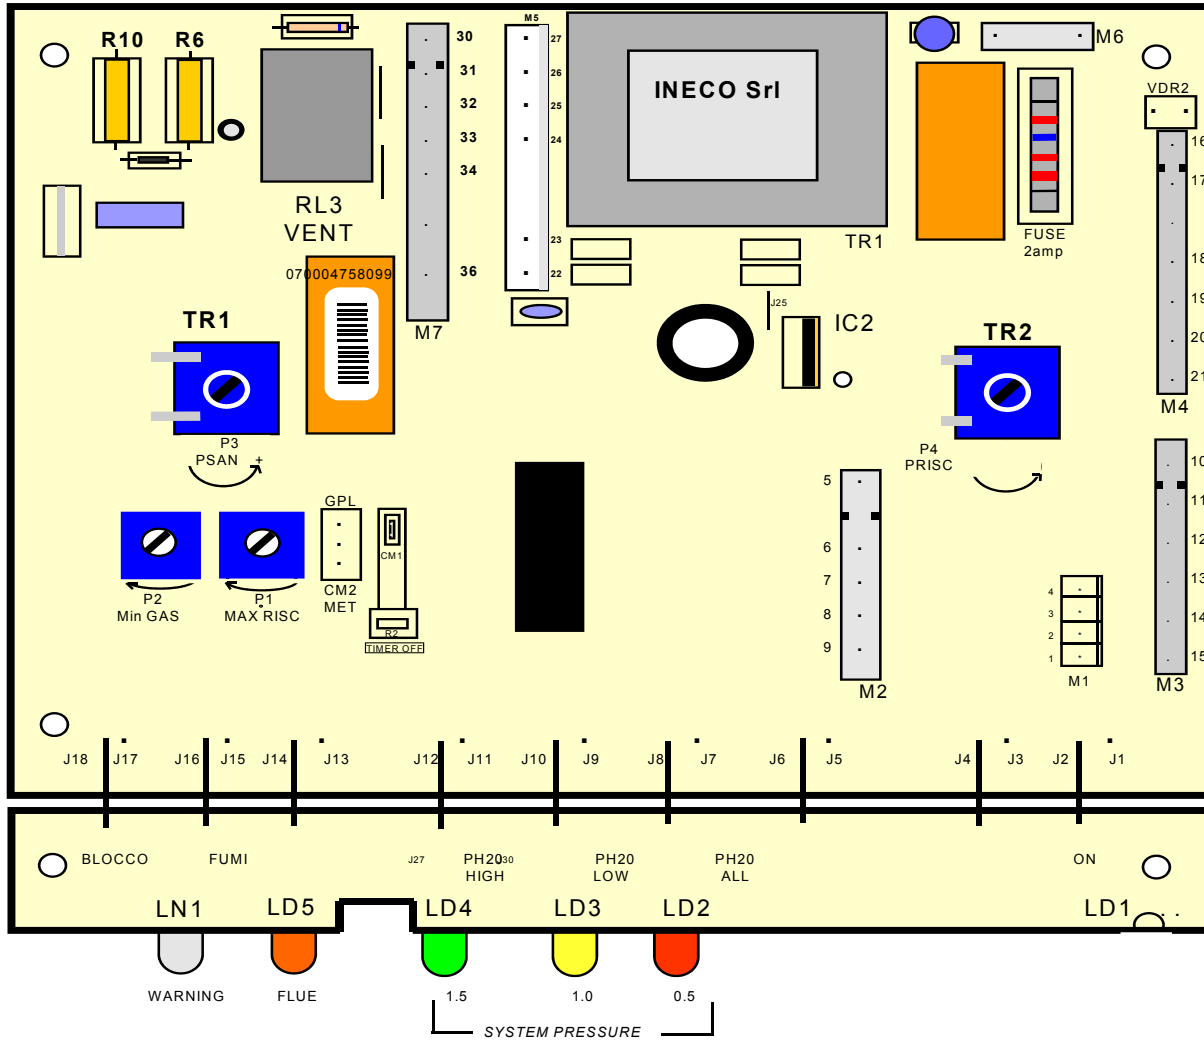

FACT FILE 030

MAIN PCB FOR MIDY COMBINATION BOILER

- M1**
- 1 NO CONNECTION
- 2 NO CONNECTION
- 3 NO CONNECTION
- 4 NO CONNECTION
- M2**
- 5 WHITE
- 6 BROWN
- 7 WHITE
- 8 BROWN
- 9 BROWN
- M3**
- 10 BLACK
- 11 BLACK
- 12 BLACK
- 13 BLACK
- 14 BLACK
- 15 BLACK
- M4**
- 16 WHITE
- 17 BLACK
- 18 ORANGE
- 19 ORANGE
- 20 BLACK
- 21 BLACK
- M5**
- 22 BROWN
- 23 WHITE
- 24 WHITE
- 25 YELLOW
- 26 BLACK
- 27 BROWN
- M6**
- 28 BROWN
- 29 WHITE
- M7**
- 30 BLACK
- 31
- 32 WHITE
- 33 BROWN
- 34 WHITE
- 35 BROWN
- 36

- M2** CONNECTED WITH LEAD 31158LA
CONNECTED WITH LEAD 31162LA
- M3** CONNECTED WITH LEAD 31083LA
CONNECTED WITH LEAD 31161LA
- M4** CONNECTED WITH LEAD 31158LA
- M5** CONNECTED WITH LEAD 31160LA
- M6** CONNECTED WITH LEAD 50040LA
- M7** CONNECTED WITH LEAD 31157LA
CONNECTED WITH LEAD 31156LA
CONNECTED WITH LEAD 31157LA