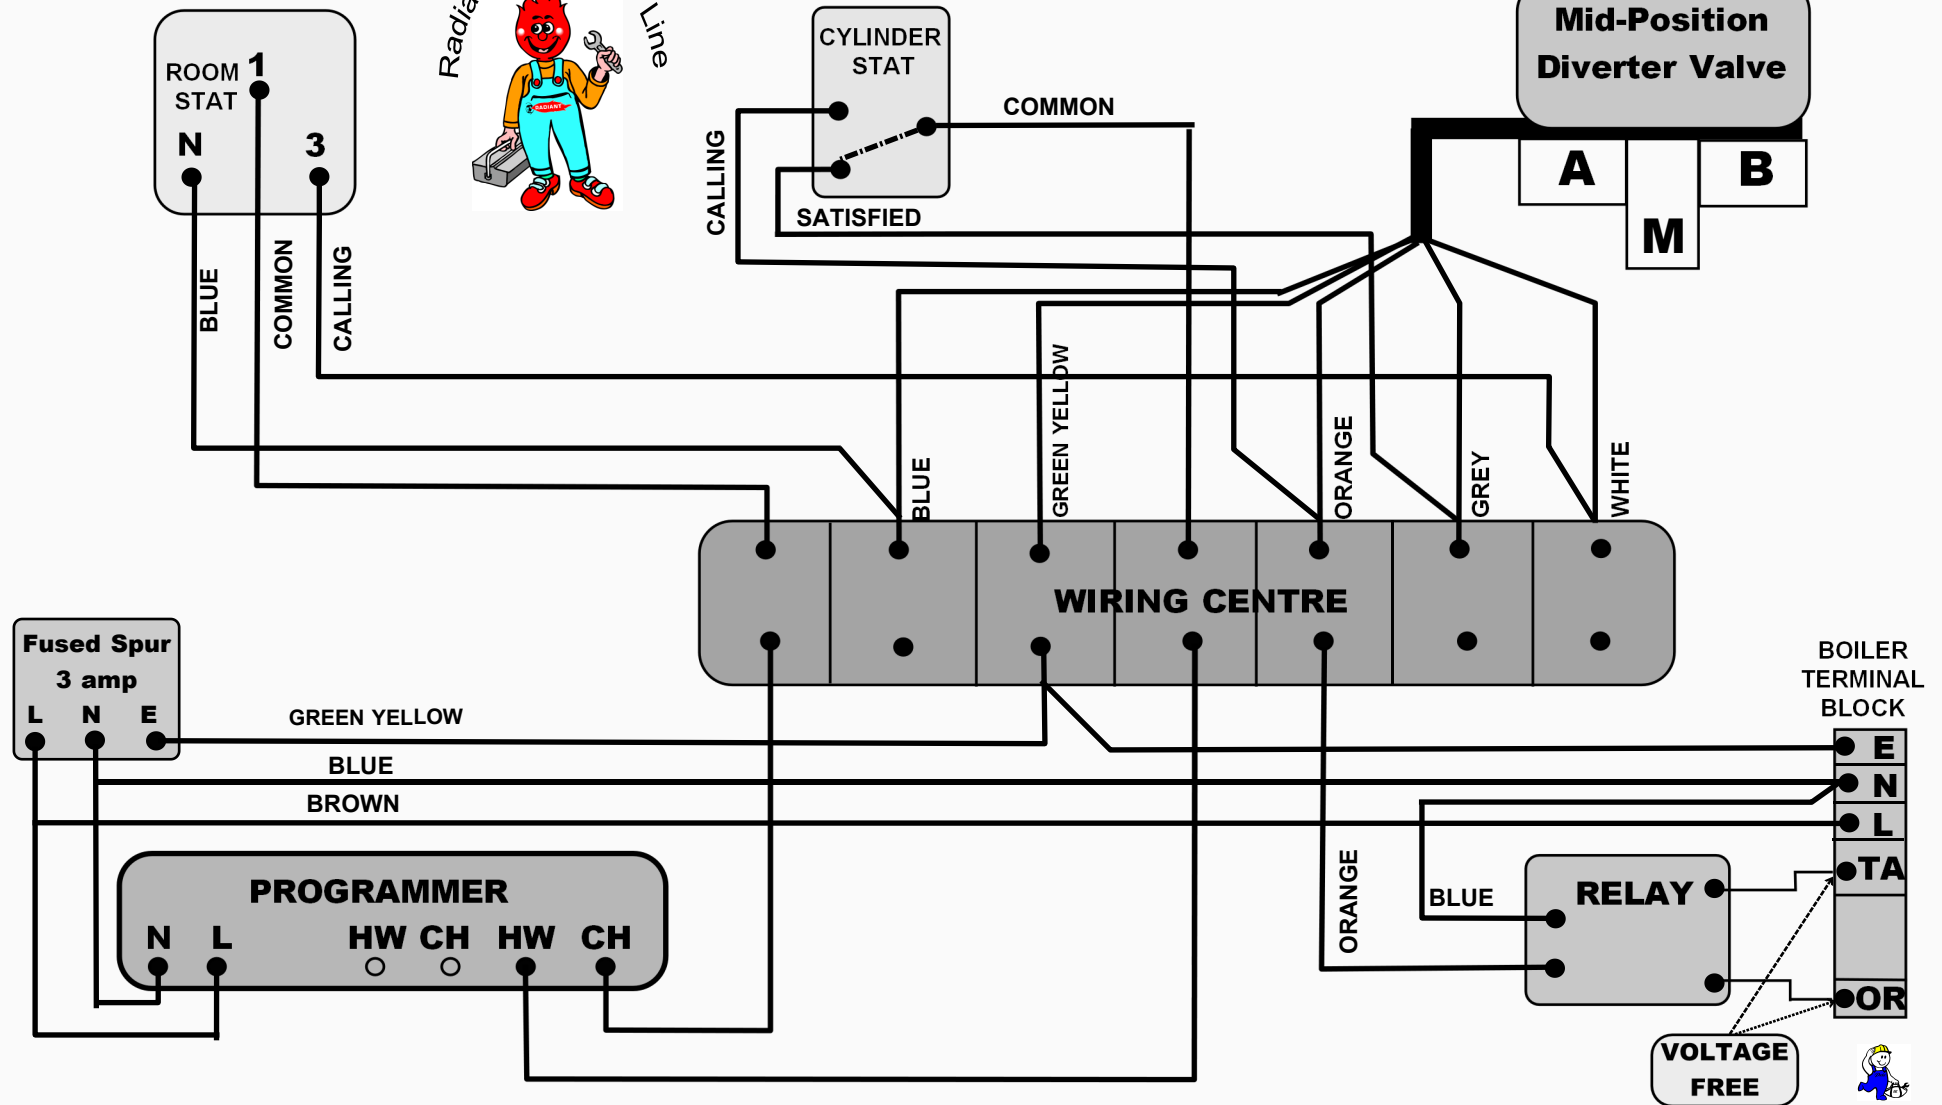

FACTFILE 032

MID POSITION VALVE WIRING ARRANGEMENT

PORT A= CENTRAL HEATING
 PORT B= DOMESTIC HOT WATER
 PORT M= MID POSITION CH+DHW

RADIANT TECHNICAL HELP LINE (UK) 01329 - 828555

Please Note: These Drawings and notes are purely to assist service engineers, the drawings are not to scale just diagrammatic E&OE © 2001